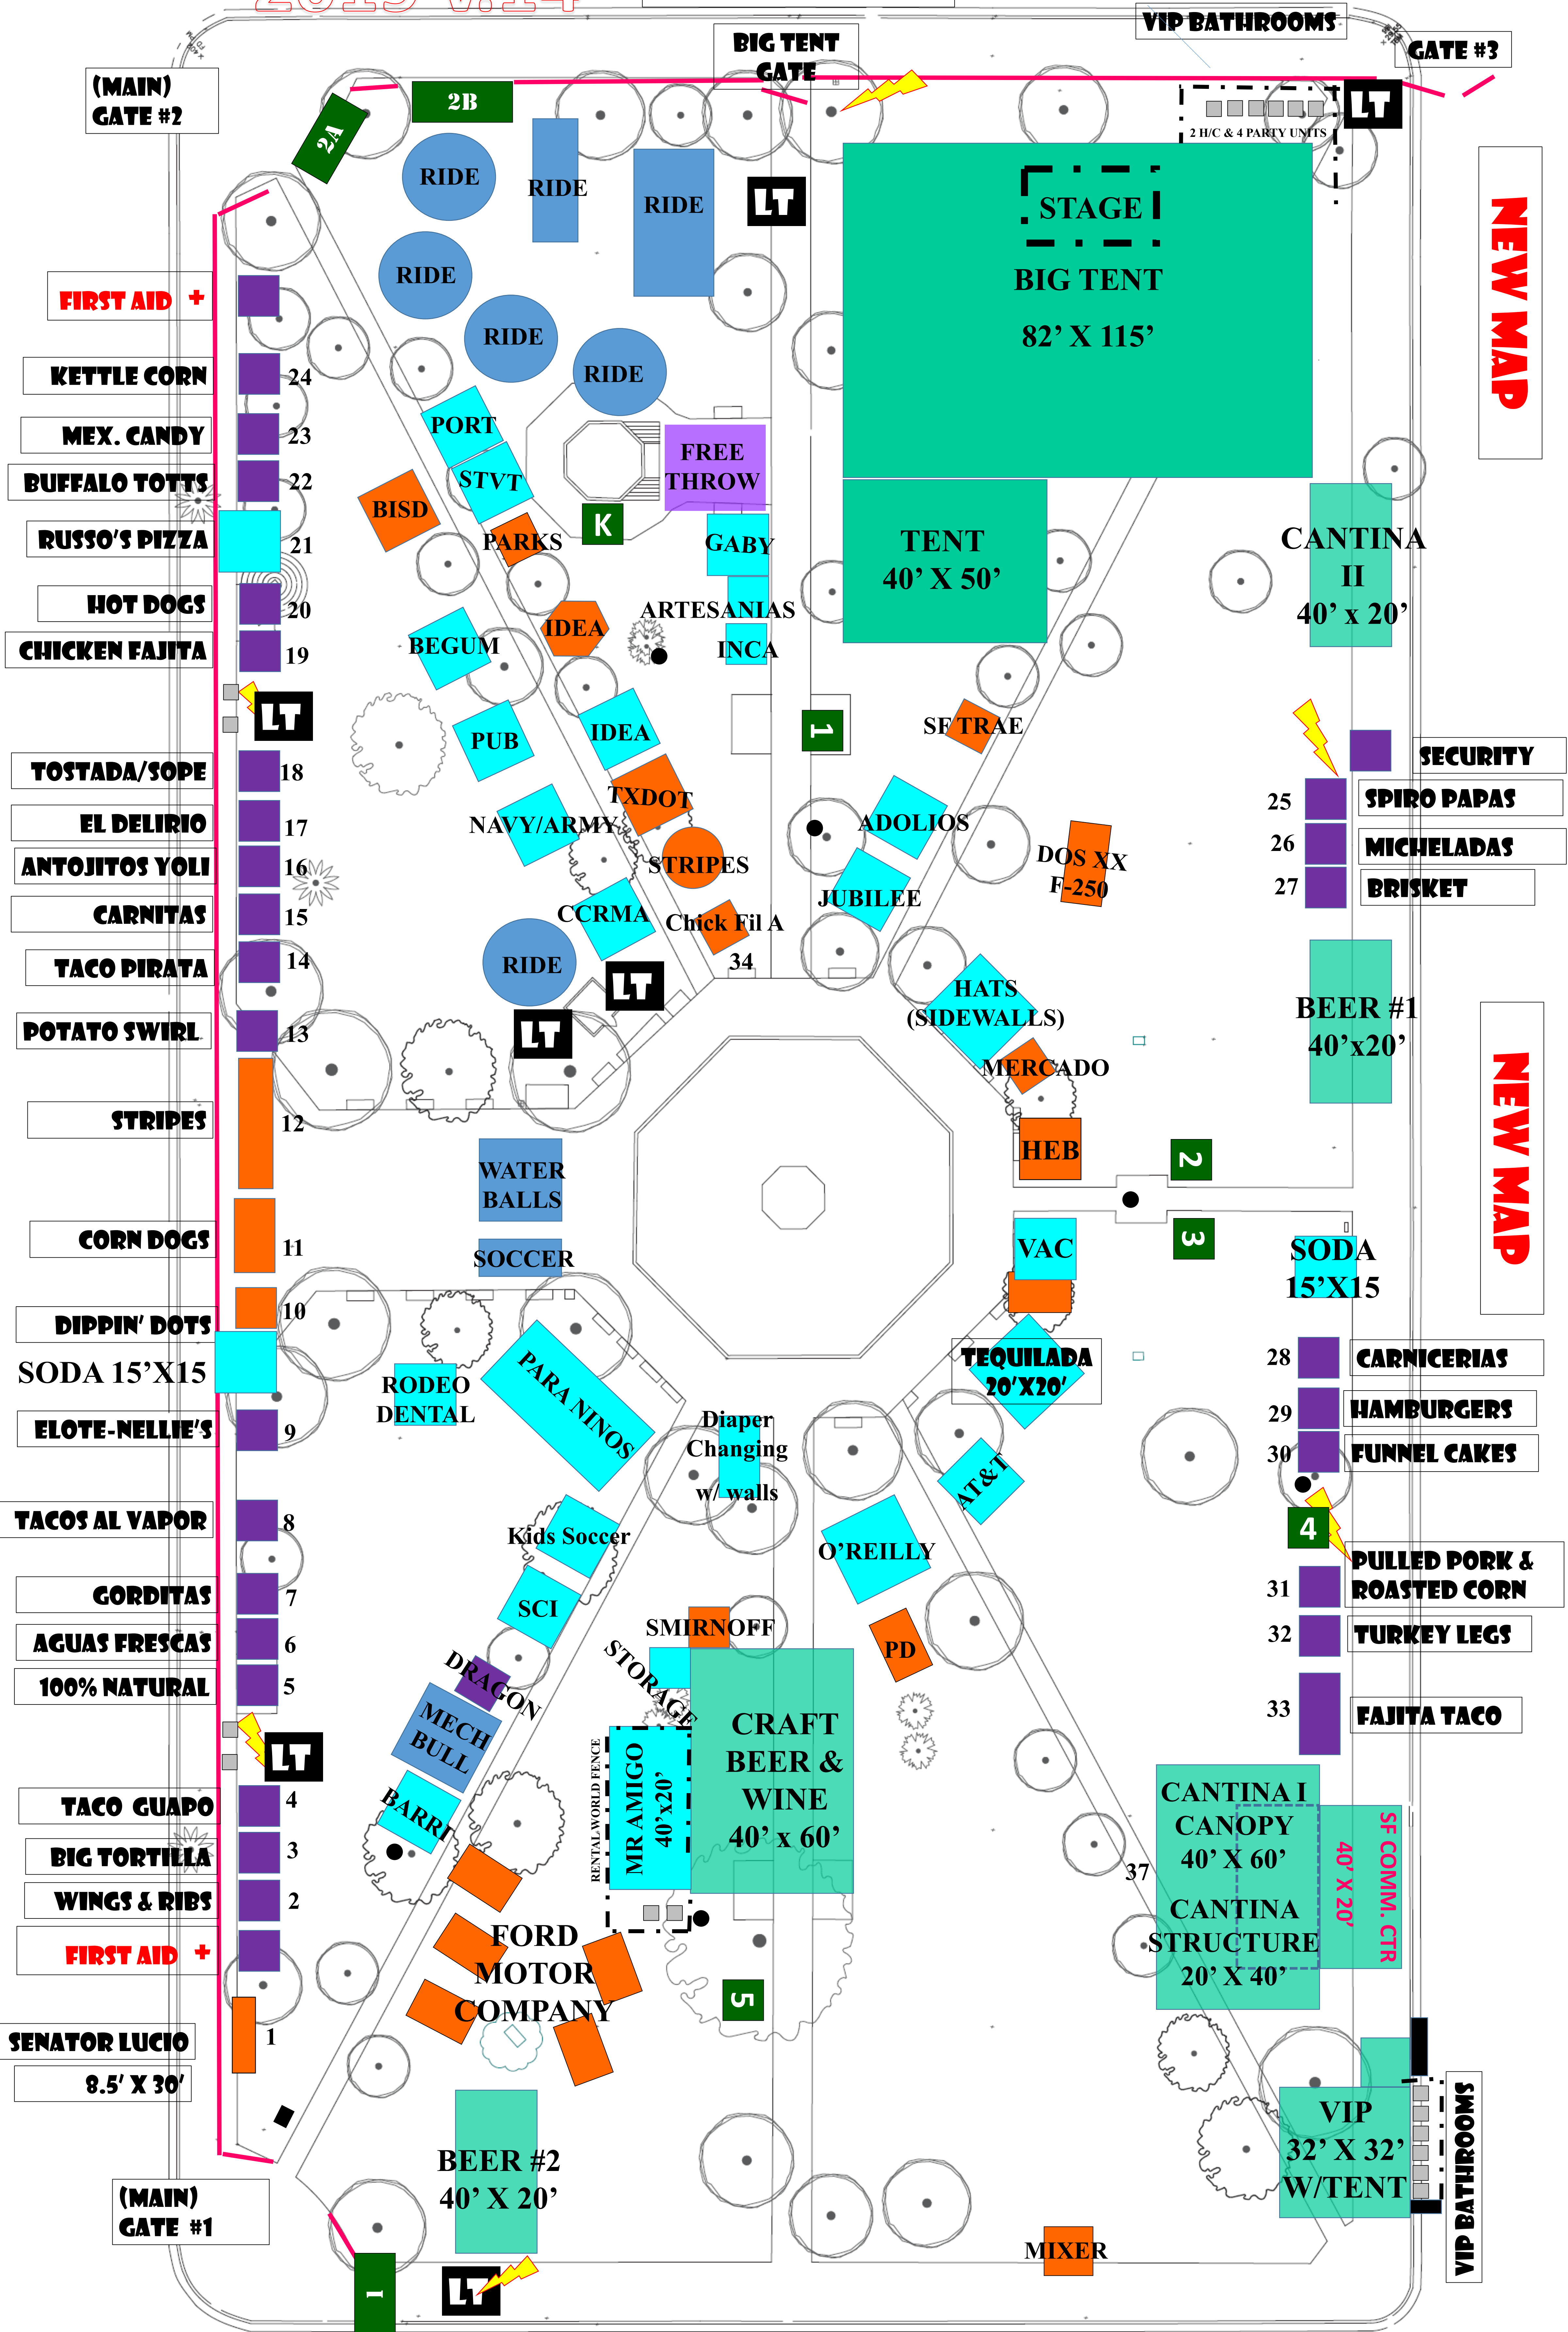

2019 v.14

MADISON ST.

NEW MAP

NEW MAP

LEGEND

- RW - LG. STRUCTURE
- RW - TENTS
- RW - FOOD BOOTH
- SPONSOR/VENDOR OWNED
- KIDS RIDES
- TICKET BOOTHS
- - ATM
- Handicapped seating

BLEACHERS

GATE #4 →

GATE #5 ↓

GATE #6

- (MAIN) GATE #2
- FIRST AID +
- KETTLE CORN
- MEX. CANDY
- BUFFALO TOTTS
- RUSSO'S PIZZA
- HOT DOGS
- CHICKEN FAJITA
- TOSTADA/SOPE
- EL DELIRIO
- ANTOJITOS YOLI
- CARNITAS
- TACO PIRATA
- POTATO SWIRL
- STRIPES
- CORN DOGS
- DIPPIN' DOTS
- SODA 15'X15
- ELOTE-NELLIE'S
- TACOS AL VAPOR
- GORDITAS
- AGUAS FRESCAS
- 100% NATURAL
- TACO GUAPO
- BIG TORTILLA
- WINGS & RIBS
- FIRST AID +
- SENATOR LUCIO
- 8.5' X 30'
- (MAIN) GATE #1

- VIP BATHROOMS
- GATE #3
- STAGE BIG TENT 82' X 115'
- TENT 40' X 50'
- CANTINA II 40' x 20'
- SECURITY
- SPIRO PAPAS
- MICHELADAS
- BRISKET
- BEER #1 40'x20'
- SODA 15'X15
- CARNICERIAS
- HAMBURGERS
- FUNNEL CAKES
- PULLED PORK & ROASTED CORN
- TURKEY LEGS
- FAJITA TACO
- CANTINA I CANOPY 40' X 60'
- CANTINA STRUCTURE 20' X 40'
- VIP 32' X 32' W/TENT
- VIP BATHROOMS

Handicapped seating